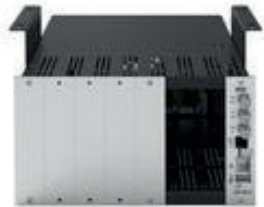

# WISI OH 40 A

Compact Headend basic unit, 230 V AC, 3 HE, for 7 modules

## Description

Powerful technology, compact dimensions, modular and flexibly expandable; the WISI COMPACT HEADEND System OH combines all the advantages of an innovative and affordable headend. WISI Compact Headend OH is easy to configure. With up to 7 module slots it offers channel processing for 7 analogue or 28 digital channels in one chassis. WISI Compact Headend OH operates on a high efficiency power supply, with low consumption modules in order to make a minimum ecological impact and a low operational cost. The USB connection and the RJ45 interface can be used to execute software updates for the basic unit as well as for the modules. Furthermore, all functions can be furnished from a distance per web browser.

## At a glance:

- Base unit for analogue and digital channel processing
- Slots for up to 7 modules ( 7 analog bzw. 28 digital channels)
- Wall mounting
- Integrated FM amplifier
- Programable with OH 41 hand-set
- Update via USB-connection (USB memory stick)
- Integrated remote supervision moduel OH 51 A (license optional)
- High output power