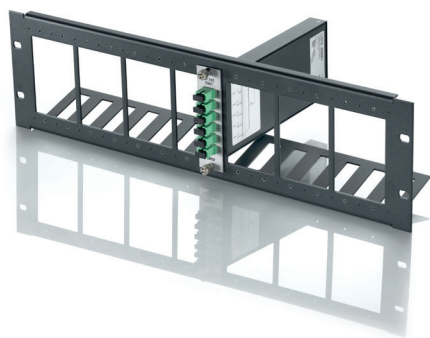

WISI LP 40 0014

19" rack mount

Description

LP 40 is a 19" rack mount for the LD modules series.

At a glance:

- For up to 14 LD modules

Technical data

Dimensions (width x height x depth)	482 x 132 x 80 mm
--	-------------------

Packaging data

Sales unit	1 pcs.
Dimensions (WxHxD) sales unit	mm
Packaging volume sales unit	dm ³
Gross weight sales unit	kg
Shipping unit	pcs.
Dimensions (WxHxD) shipping unit	mm
Packaging volume shipping package	dm ³
Gross weight shipping unit	kg
EAN	4010056735357
Article number	73535
Customs tariff number	85291095