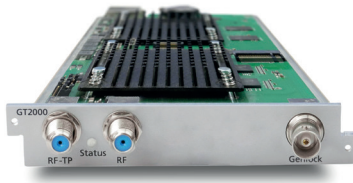

## Tangram Universal IP to Edge Module

### Description

The Tangram is a sophisticated, modular platform that allows operators to perform multiple functions within one power-efficient chassis. The GT2000 is based on WISI's brand-new hardware architecture GT2000 Series. The high-end modulator supports up to 10 services in PAL/NTSC/SECAM with HEVC or MPEG-4 or MPEG-2 decoding depend of the installed software packages and options. Enable new business with the new innovative GT 2000 series and be ready for new applications. The WISI Tangram chassis uses a fully redundant concept (n+1, 1+1).

### At a glance:

- HEVC/H.265, MPEG-4/H.264 and MPEG-2/H.262 decoding (SD & HD & UHD/4k)
- High-density and high-quality IP to analogue modulation
- Outstanding signal parameters by direct digital modulation
- Improved cost-per-service. Up to 10 analogue channels on 1 RF output
- Fully compatible with current Tangram chassis
- HD to SD downscaling functionality for up to 10 service
- Enable HEVC content for analogue TV distribution
- RTP/ IP input streaming with FEC error correction