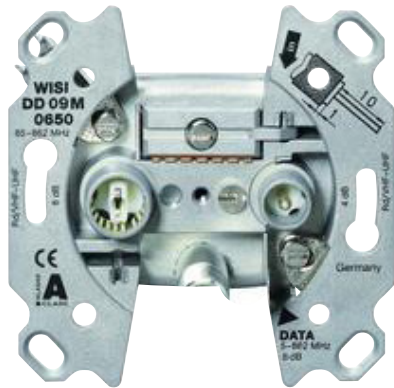

# WISI DD 09 M 0650

Multimedia wall outlet sockets, terminal socket

## Description

TV connection with IEC technology. Multimedia with F-connector or WICLIC for cable modem. HF output high-pass filtered. Cover plate and connector cable see accessories

## At a glance:

- Approved by Vodafone Kabel Deutschland
- Very high decoupling of DATA/TV/Radio connections
- Screwable inner conductor clamp for secure and durable connection

Technical data	
<b>Inputs</b>	
Frequency range	5...1006 MHz
<b>Outputs</b>	
Frequency range TV	85...1006 MHz
Frequency range FM	87...1006 MHz
Frequency range DATA	5...1006 MHz
Rejection loss TV	≥40 dB 5...65 MHz
Rejection loss FM	≥40 dB 5...65 MHz
Insertion loss TV	9 dB
Insertion loss FM	10 dB
Insertion loss DATA	9 dB
Isolation DATA - TV	≥60 dB (5...65 MHz)
Isolation DATA - TV	≥35 dB (85...1006 MHz)
Isolation DATA - FM	≥70 dB (5...65 MHz)
Isolation DATA - FM	≥45 dB (85...1006 MHz)
Return loss IN, OUT	≥18 dB (-1.5 dB/oct.)
Return loss TV	≥14 dB (-1.5 dB/oct.)
Return loss FM	≥14 dB (-1.5 dB/oct.)
Return loss DATA	≥18 dB (-1.5 dB/oct.)
Intermodulation ratio	> 120 dB $\mu$ V (EN60728-4)
<b>Connectors</b>	
Outer conductor clamp	7,5 mm
Inner conductor clamp	0,6...1,3 mm
F-female	1 pcs. EN60169-24
IEC socket	1 pcs. EN60169-2
IEC-plug	1 pcs. EN60169-2
<b>General data</b>	
Screening factor	>85 dB (class A)
Dimensions (width x height x depth)	70 x 70 x 22 mm
Installation depth	35 mm
<hr/>	
Sales unit	10 pcs.
Dimensions (WxHxD) sales unit	212 x 148 x 78 mm
Packaging volume sales unit	dm <sup>3</sup>
Gross weight sales unit	0.11 kg
Shipping unit	100 pcs.
Dimensions (WxHxD) shipping unit	mm
Packaging volume shipping package	0.22 dm <sup>3</sup>
Gross weight shipping unit	0.11 kg
EAN	4010056183882
Article number	18388
Customs tariff number	85291095